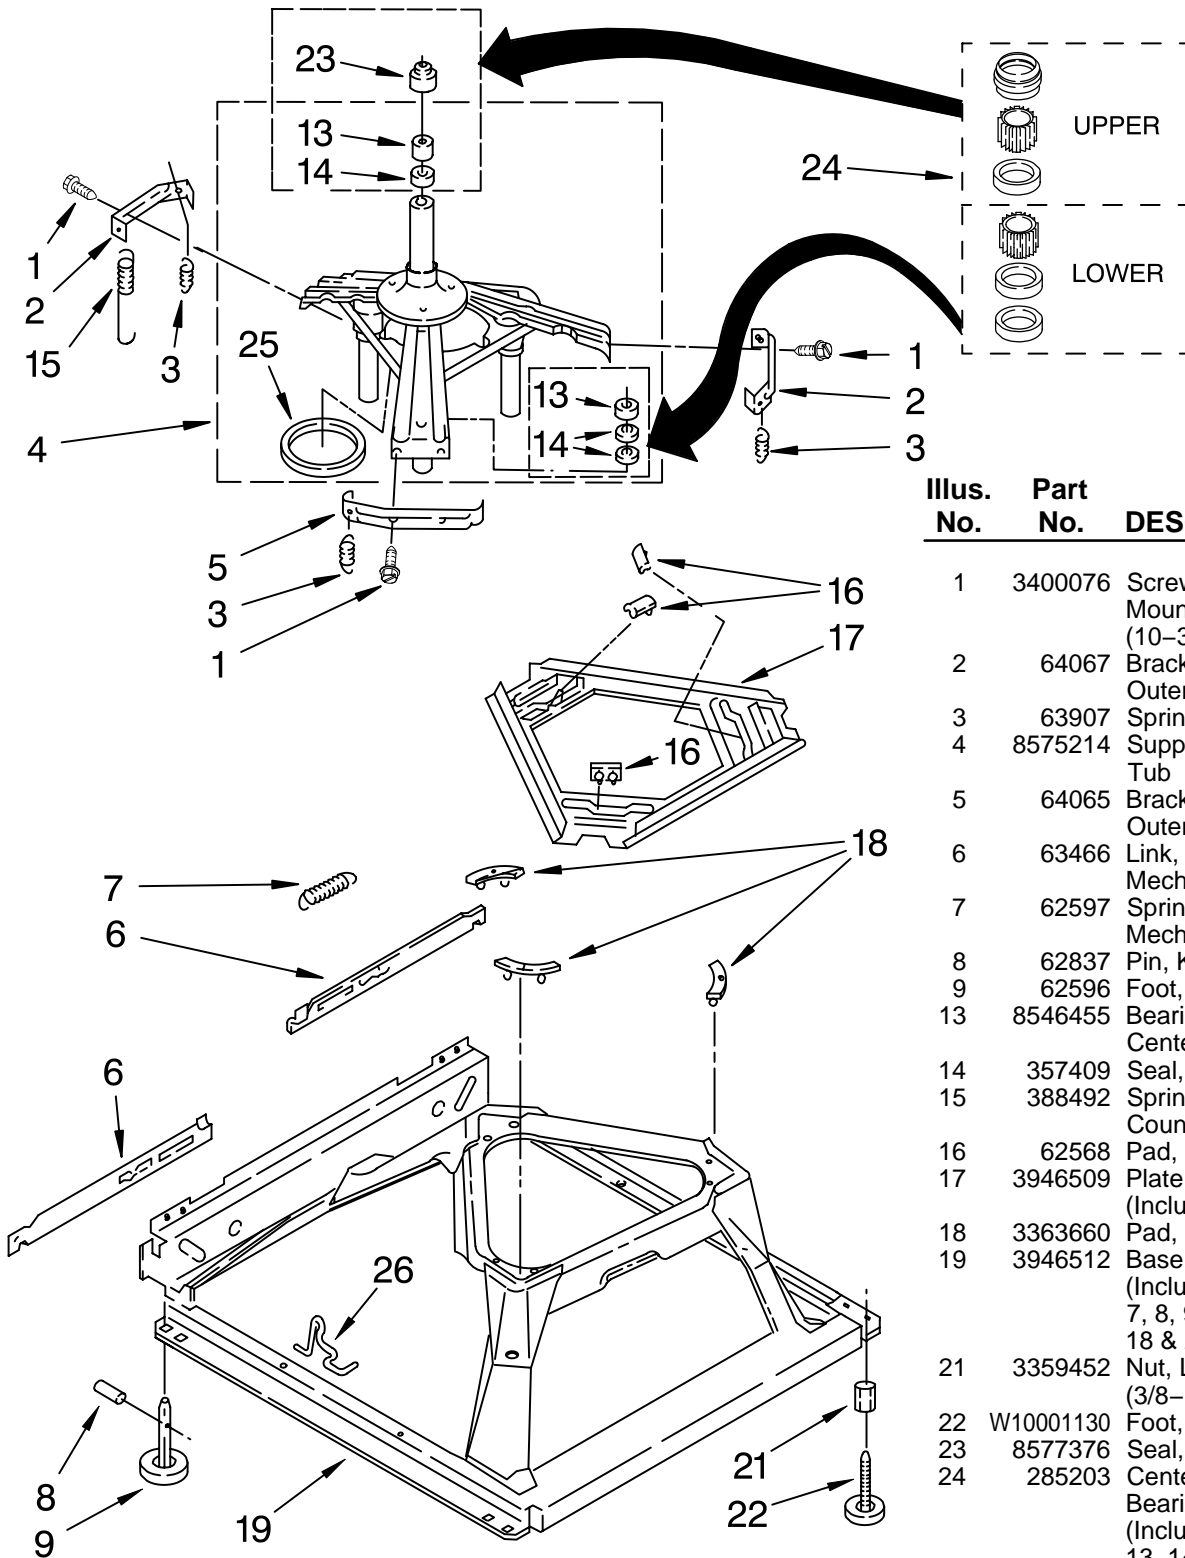

MACHINE BASE PARTS

For Model: CAM2752TQ0
(White)

Illus. No.	Part No.	DESCRIPTION
1	3400076	Screw, Bracket Mounting (10-32 x 5/8)
2	64067	Bracket, Spring Outer (2)
3	63907	Spring, Suspension (3)
4	8575214	Support & Brake, Tub
5	64065	Bracket, Spring Outer (L.F.)
6	63466	Link, Leveling Mechanism (2)
7	62597	Spring, Leveling Mechanism
8	62837	Pin, Knurled
9	62596	Foot, Rear (2)
13	8546455	Bearing, Centerpost (2)
14	357409	Seal, Centerpost (3)
15	388492	Spring, Counterweight
16	62568	Pad, Plate
17	3946509	Plate, Suspension (Includes Item 16)
18	3363660	Pad, Base
19	3946512	Base Assembly (Includes Items 6, 7, 8, 9, 16, 17, 18 & 26)
21	3359452	Nut, Lock (3/8-16)
22	W10001130	Foot, Front (2)
23	8577376	Seal, Centerpost
24	285203	Centerpost Bearing Kit (Includes Items 13, 14 & 23)
25	63134	Ring, Sound Deadening
26	63806	Retainer, Suspension Spring

FOR ORDERING INFORMATION REFER TO PARTS PRICE LIST